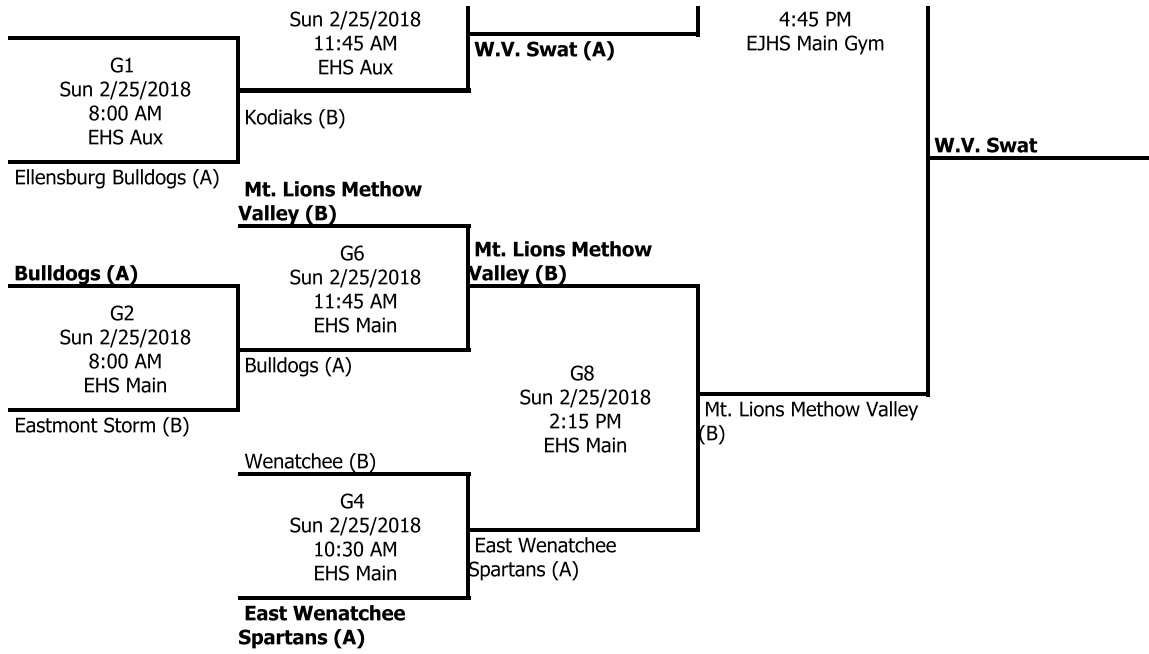

Schedule Revision Date: Fri, Feb 16, 2018 7:57 PM
Playoff Schedule Revision Date: Sat, Feb 17, 2018 8:59 PM