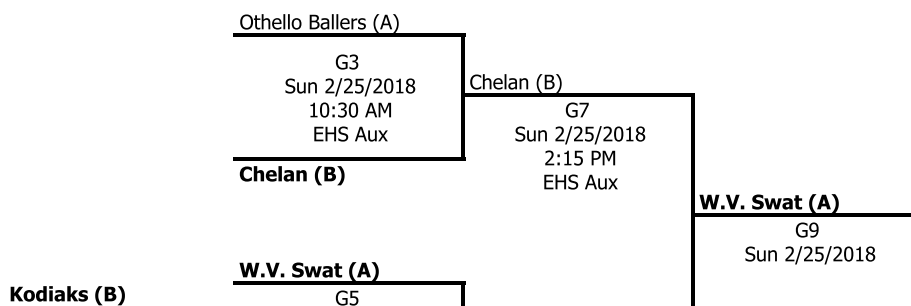

Date	Time	Home	Away	Location
Sat 2/24	3:30 PM	Wenatchee (B) 43	Kodiaks (B) 28	EJHS Main Gym
Sat 2/24	3:30 PM	Eastmont Storm (B) 24	Chelan (B) 47	EJHS Small Gym
Sat 2/24	4:45 PM	Othello Ballers (A) 51	Bulldogs (A) 45	EJHS Main Gym
Sat 2/24	4:45 PM	W.V. Swat (A) 64	East Wenatchee Spartans (A) 49	EJHS Small Gym
Sat 2/24	6:00 PM	Mt. Lions Methow Valley (B) 49	Chelan (B) 40	EJHS Main Gym
Sat 2/24	6:00 PM	Wenatchee (B) 60	Eastmont Storm (B) 31	EJHS Small Gym
Sat 2/24	7:15 PM	Othello Ballers (A) 25	W.V. Swat (A) 48	EJHS Main Gym
Sat 2/24	7:15 PM	Ellensburg Bulldogs (A) 27	East Wenatchee Spartans (A) 55	EJHS Small Gym

🏆 Playoff Schedule

Date	Time	Game	Home	Away	Location
Playoff Round 1					
Sun 2/25	8:00 AM	G1	Kodiaks (B) 50	Ellensburg Bulldogs (A) 30	EHS Aux
Sun 2/25	8:00 AM	G2	Bulldogs (A) 53	Eastmont Storm (B) 41	EHS Main
Playoff Round 2					
Sun 2/25	10:30 AM	G3	Othello Ballers (A) 46	Chelan (B) 49	EHS Aux
Sun 2/25	10:30 AM	G4	Wenatchee (B) 53	East Wenatchee Spartans (A) 60	EHS Main
Sun 2/25	11:45 AM	G5	W.V. Swat (A) 57	Kodiaks (B) 38	EHS Aux
Sun 2/25	11:45 AM	G6	Mt. Lions Methow Valley (B) 49	Bulldogs (A) 43	EHS Main
Playoff Round 3					
Sun 2/25	2:15 PM	G7	W.V. Swat (A) 60	Chelan (B) 23	EHS Aux
Sun 2/25	2:15 PM	G8	Mt. Lions Methow Valley (B) 58	East Wenatchee Spartans (A) 51	EHS Main
Playoff Round 4 - Championship Round					
Sun 2/25	4:45 PM	G9	W.V. Swat (A) 47	Mt. Lions Methow Valley (B) 25	EJHS Main Gym

🏆 Playoff Brackets