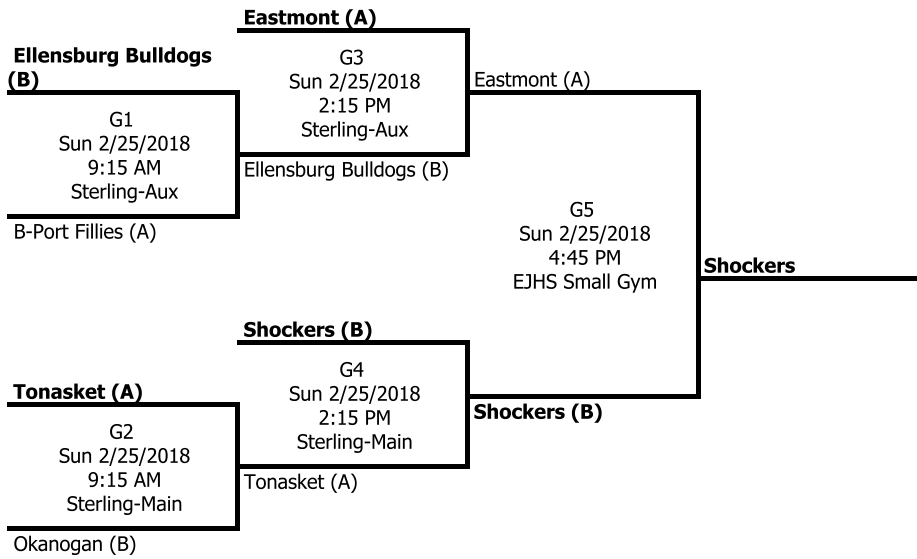

⚔️ Playoff Brackets 1