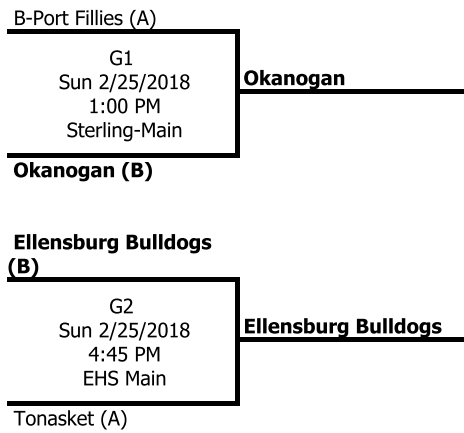

⚔️ Playoff Brackets 2

Schedule Revision Date: Fri, Feb 16, 2018 7:35 PM
Playoff Schedule 1 Revision Date: Sat, Feb 17, 2018 11:12 PM
Playoff Schedule 2 Revision Date: Mon, Feb 26, 2018 9:25 AM