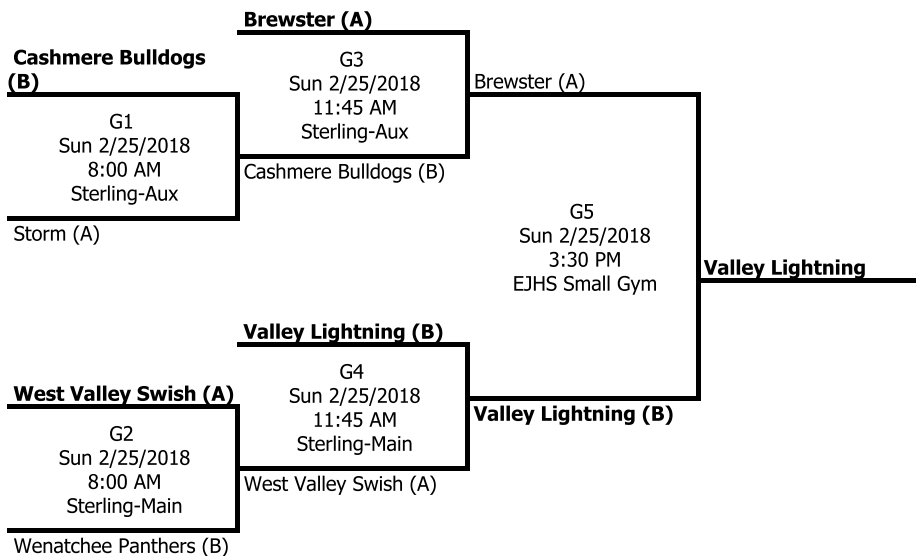

Date	Time	Game	Home	Score	Away	Score	Location
Sun 2/25	11:45 AM	G3	Brewster (A)	20	Cashmere Bulldogs (B)	6	Sterling-Aux
Sun 2/25	11:45 AM	G4	Valley Lightning (B)	23	West Valley Swish (A)	4	Sterling-Main
Playoff Round 3 - Championship Round							
Sun 2/25	3:30 PM	G5	Brewster (A)	22	Valley Lightning (B)	23	EJHS Small Gym

🏆 Playoff Schedule 2

Date	Time	Game	Home	Score	Away	Score	Location
Playoff Round 1							
Sun 2/25	1:00 PM	G1	Storm (A)	W	Wenatchee Panthers (B)	L	Sterling-Aux
Sun 2/25	4:45 PM	G2	Cashmere Bulldogs (B)	14	West Valley Swish (A)	19	Kenroy ES

🏆 Playoff Brackets 1